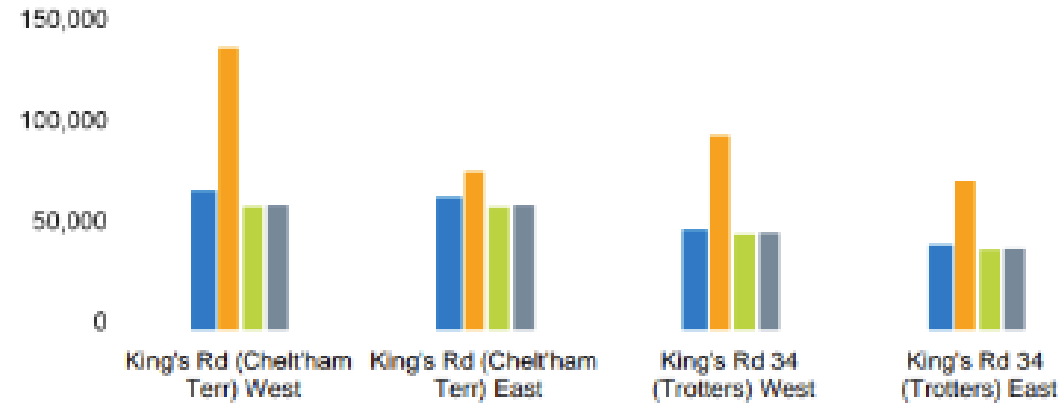

Footfall Counts by day

Footfall Counts by week

EAST KINGS ROAD FOOTFALL

Week 21, 2026: 25 May – 31 May

Footfall Counts by location

■ This week
 ■ Previous week
 ■ Previous year
 ■ 2 Years ago

This Week	66,522	63,487	48,673	41,218
Previous Week	134,728	77,112	93,627	72,487
Previous Year	60,579	60,185	47,757	40,468
2 Years Ago	61,137	61,026	48,390	40,687
Week on week %	-50.6 %	-17.7 %	-48.0 %	-43.1 %
Year on Year %	9.8 %	5.5 %	1.9 %	1.9 %

WEST KINGS ROAD FOOTFALL

Week 21, 2026: 25 May – 31 May

Weekly Footfall Counts

	Year to date %		Year on year %		Week on week %	
	2026	2025	2026	2025	2026	2025
King's Road, London - Additional	-2.5%	7.2%	0.5%	16.0%	-44.9%	-39.7%
Greater London	-1.4%	1.5%	1.2%	-0.9%	2.5%	2.2%
UK	-2.1%	0.9%	1.8%	-2.1%	4.3%	2.4%