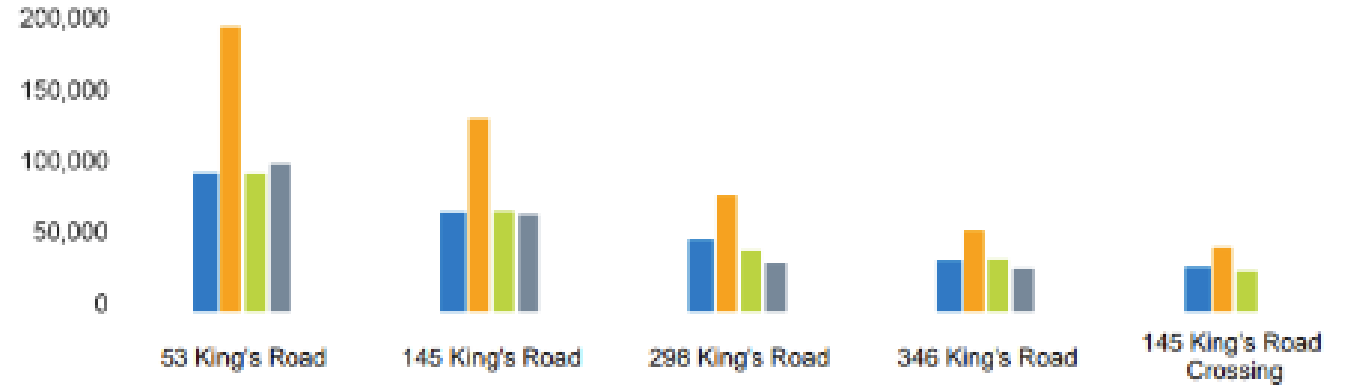

Week 21, 2026: 25 May – 31 May

Footfall Counts by day

Footfall Counts by week

WEST KINGS ROAD FOOTFALL

Week 21, 2026: 25 May – 31 May

Footfall Counts by location

■ This week
 ■ Previous week
 ■ Previous year
 ■ 2 Years ago

This Week	93,704	68,305	49,709	36,032	31,900
Previous Week	191,764	130,894	80,941	57,285	46,299
Previous Year	94,744	70,448	44,201	38,174	30,713
2 Years Ago	101,150	68,301	35,620	32,060	2,777
Week on week %	-51.1 %	-47.8 %	-38.6 %	-37.1 %	-31.1 %
Year on Year %	-1.1 %	-3.0 %	12.5 %	-5.6 %	3.9 %