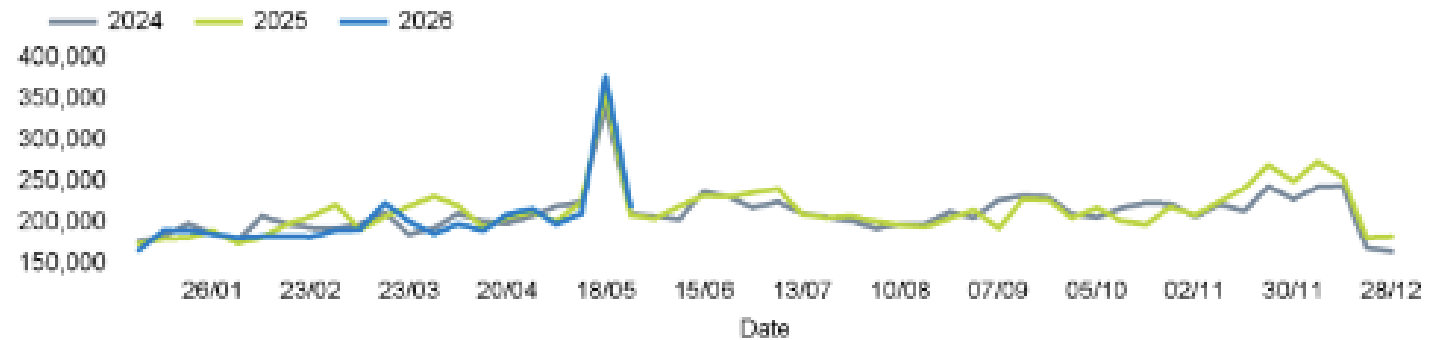

Weather

	Mon	Tue	Wed	Thu	Fri	Sat	Sun
This week	33°	35°	35°	31°	31°	30°	23°
Previous week	17°	18°	21°	24°	28°	30°	32°
Previous year	20°	18°	21°	24°	24°	26°	26°

EAST KINGS ROAD FOOTFALL

Week 21, 2026: 25 May – 31 May

Footfall Counts by day

Footfall Counts by week

EAST KINGS ROAD FOOTFALL

Week 21, 2026: 25 May – 31 May

Footfall Counts by location

■ This week
 ■ Previous week
 ■ Previous year
 ■ 2 Years ago

This Week	66,522	63,487	48,673	41,218
Previous Week	134,728	77,112	93,627	72,487
Previous Year	60,579	60,185	47,757	40,468
2 Years Ago	61,137	61,026	48,390	40,687
Week on week %	-50.6 %	-17.7 %	-48.0 %	-43.1 %
Year on Year %	9.8 %	5.5 %	1.9 %	1.9 %