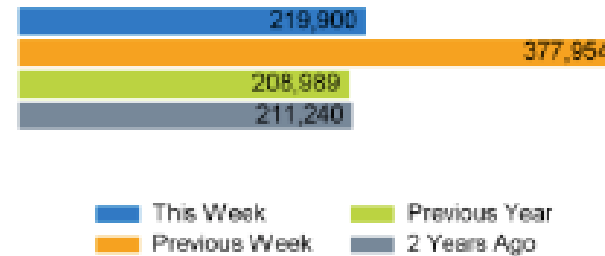

EAST KINGS ROAD FOOTFALL

Week 21, 2026: 25 May – 31 May

Weekly Footfall Counts

	Year to date %		Year on year %		Week on week %	
	2026	2025	2026	2025	2026	2025
King's Road	-2.5%	1.5%	5.2%	-1.1%	-41.8%	-41.9%
Cadogan Estates	1.6%	-1.3%	10.2%	-0.3%	-46.4%	-42.1%
Greater London	-1.4%	1.5%	1.2%	-0.9%	2.5%	2.2%
UK	-2.1%	0.9%	1.8%	-2.1%	4.3%	2.4%

Weather

	Mon	Tue	Wed	Thu	Fri	Sat	Sun
This week	33°	35°	35°	31°	31°	30°	23°
Previous week	17°	18°	21°	24°	28°	30°	32°
Previous year	20°	18°	21°	24°	24°	26°	26°

EAST KINGS ROAD FOOTFALL

Week 21, 2026: 25 May – 31 May