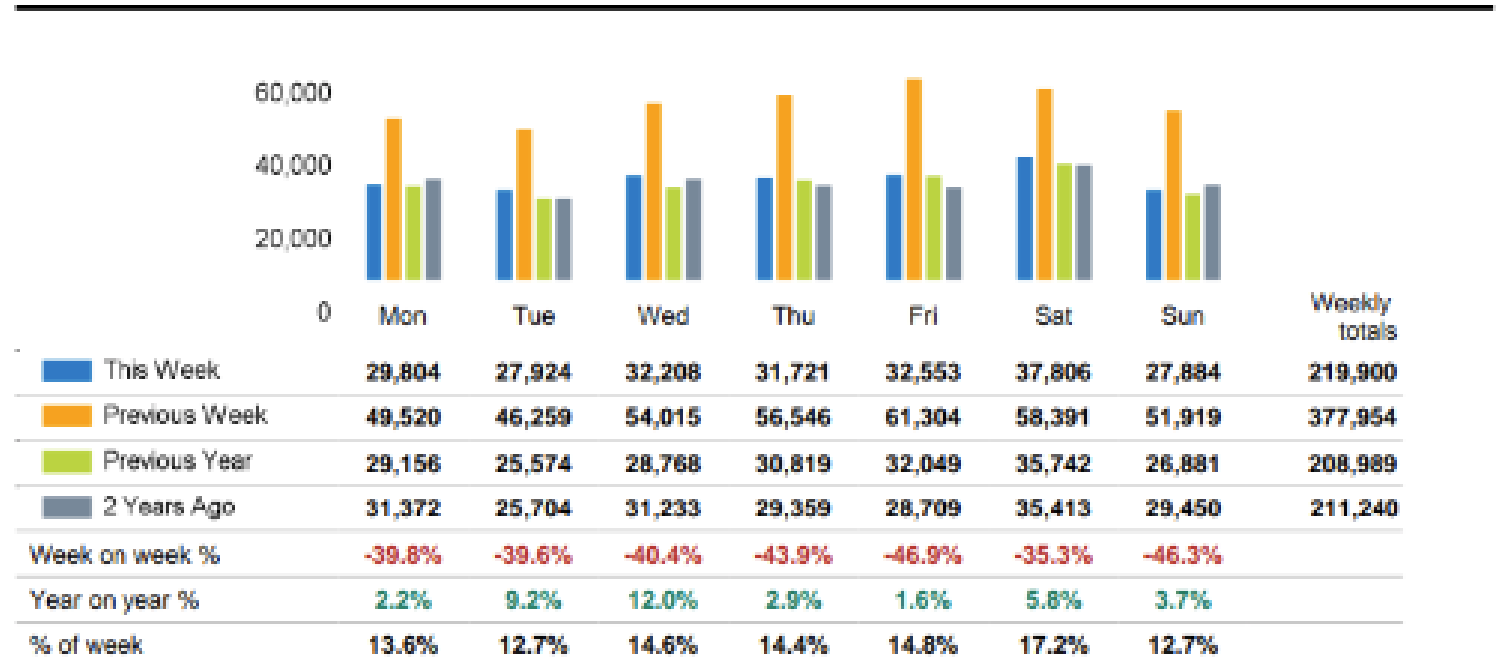

EAST KINGS ROAD FOOTFALL

Week 21, 2026: 25 May – 31 May

Weekly Footfall Counts

	Year to date %		Year on year %		Week on week %	
	2026	2025	2026	2025	2026	2025
King's Road	-2.5%	1.5%	5.2%	-1.1%	-41.8%	-41.9%
Cadogan Estates	1.6%	-1.3%	10.2%	-0.3%	-46.4%	-42.1%
Greater London	-1.4%	1.5%	1.2%	-0.9%	2.5%	2.2%
UK	-2.1%	0.9%	1.8%	-2.1%	4.3%	2.4%

Benchmark calculations (Year on Year and Week on Week) have been calculated using like for like data sets (only those counters available in both comparison periods) to ensure statistical accuracy

Footfall Counts by week

Weather

	Mon	Tue	Wed	Thu	Fri	Sat	Sun
This week	33°	35°	35°	31°	31°	30°	23°
Previous week	17°	18°	21°	24°	28°	30°	32°
Previous year	20°	18°	21°	24°	24°	26°	26°

EAST KINGS ROAD FOOTFALL

Week 21, 2026: 25 May – 31 May

Footfall Counts by day

Footfall Counts by week

EAST KINGS ROAD FOOTFALL

Week 21, 2026: 25 May – 31 May

Footfall Counts by location

■ This week
 ■ Previous week
 ■ Previous year
 ■ 2 Years ago

This Week	66,522	63,487	48,673	41,218
Previous Week	134,728	77,112	93,627	72,487
Previous Year	60,579	60,185	47,757	40,468
2 Years Ago	61,137	61,026	48,390	40,687
Week on week %	-50.6 %	-17.7 %	-48.0 %	-43.1 %
Year on Year %	9.8 %	5.5 %	1.9 %	1.9 %