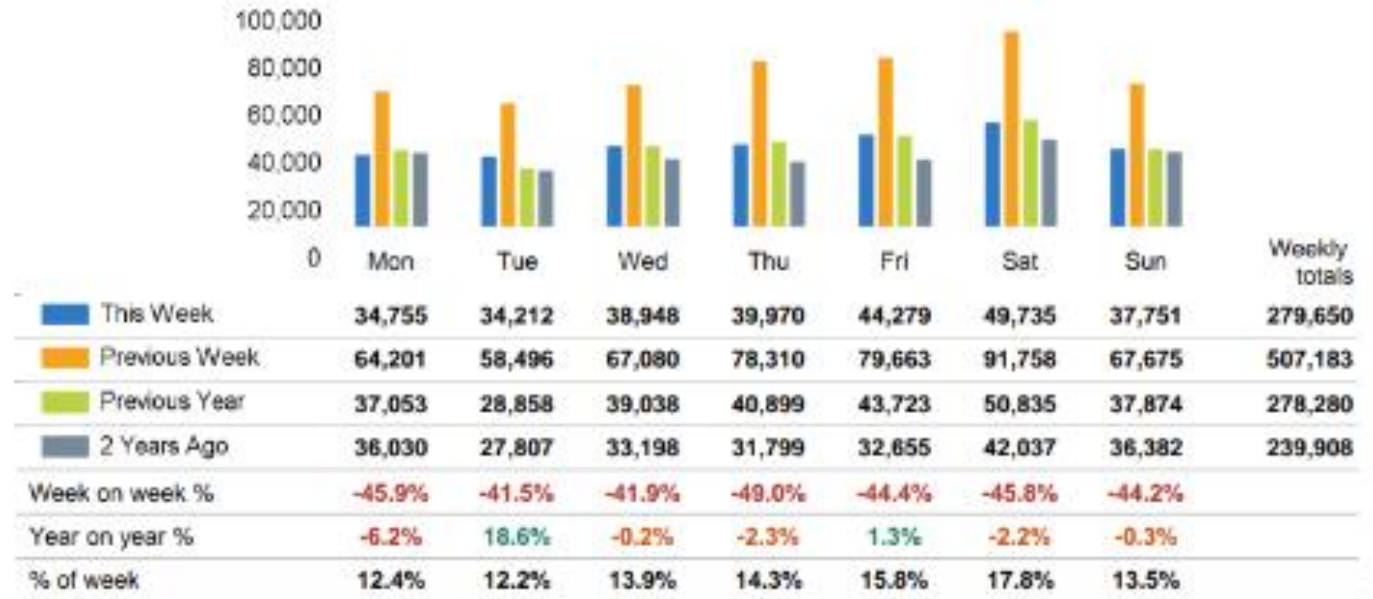

WEST KINGS ROAD FOOTFALL

Week 21, 2026: 25 May – 31 May

Footfall Counts by day