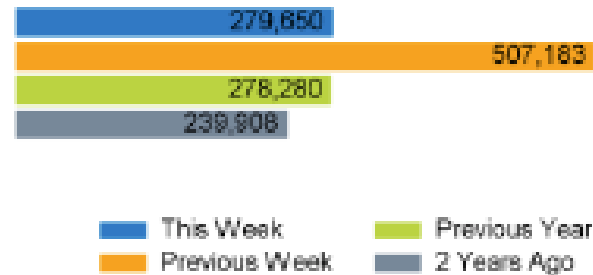

WEST KINGS ROAD FOOTFALL

Week 21, 2026: 25 May – 31 May

Weekly Footfall Counts

	Year to date %		Year on year %		Week on week %	
	2026	2025	2026	2025	2026	2025
King's Road, London - Additional	-2.5%	7.2%	0.5%	16.0%	-44.9%	-39.7%
Greater London	-1.4%	1.5%	1.2%	-0.9%	2.5%	2.2%
UK	-2.1%	0.9%	1.8%	-2.1%	4.3%	2.4%

Benchmark calculations (Year on Year and Week on Week) have been calculated using like for like data sets (only those counters available in both comparison periods) to ensure statistical accuracy

Footfall Counts by week

Weather

	Mon	Tue	Wed	Thu	Fri	Sat	Sun
This week							
	33°	35°	35°	31°	31°	30°	23°
Previous week							
	17°	18°	21°	24°	28°	30°	32°
Previous year							
	20°	18°	21°	24°	24°	26°	26°