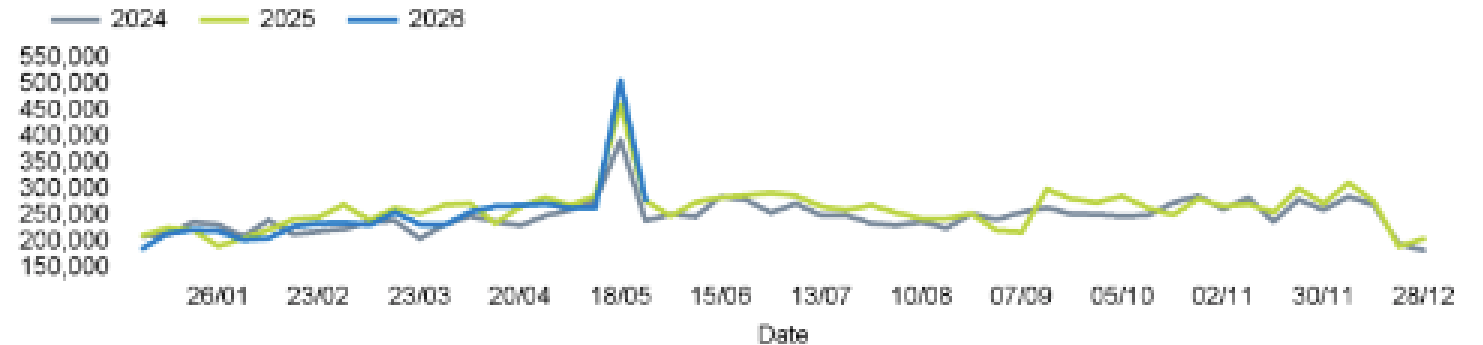

Weather

	Mon	Tue	Wed	Thu	Fri	Sat	Sun
This week							
	33°	35°	35°	31°	31°	30°	23°
Previous week							
	17°	18°	21°	24°	28°	30°	32°
Previous year							
	20°	18°	21°	24°	24°	26°	26°

WEST KINGS ROAD FOOTFALL

Week 21, 2026: 25 May – 31 May

Footfall Counts by day

Footfall Counts by week

WEST KINGS ROAD FOOTFALL

Week 21, 2026: 25 May – 31 May

Footfall Counts by location

■ This week
 ■ Previous week
 ■ Previous year
 ■ 2 Years ago