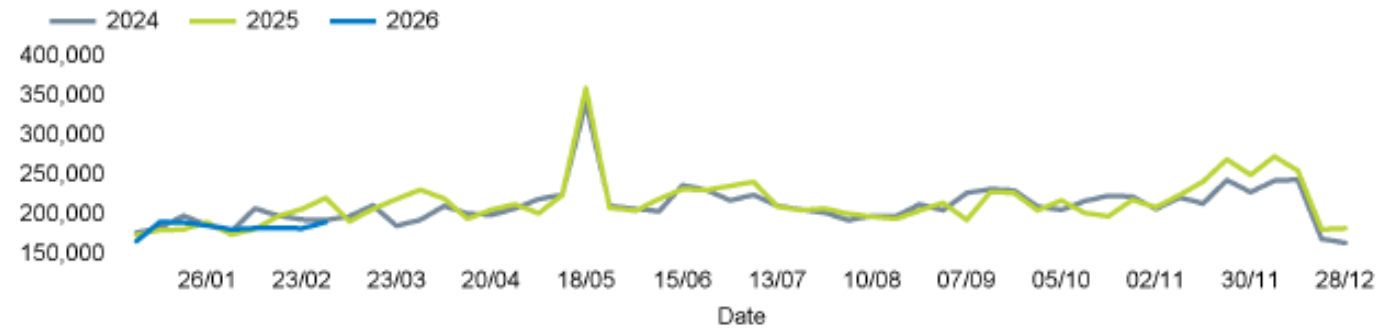

Footfall Counts by week