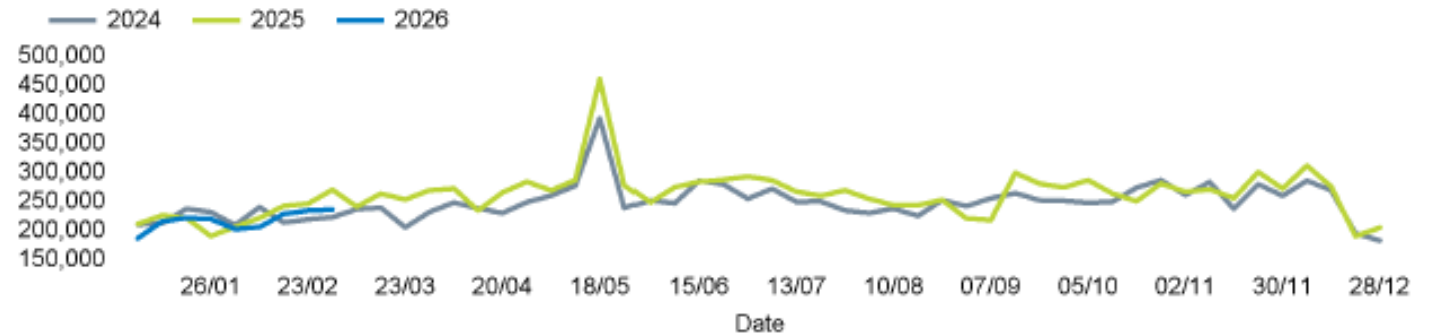

Footfall Counts by week