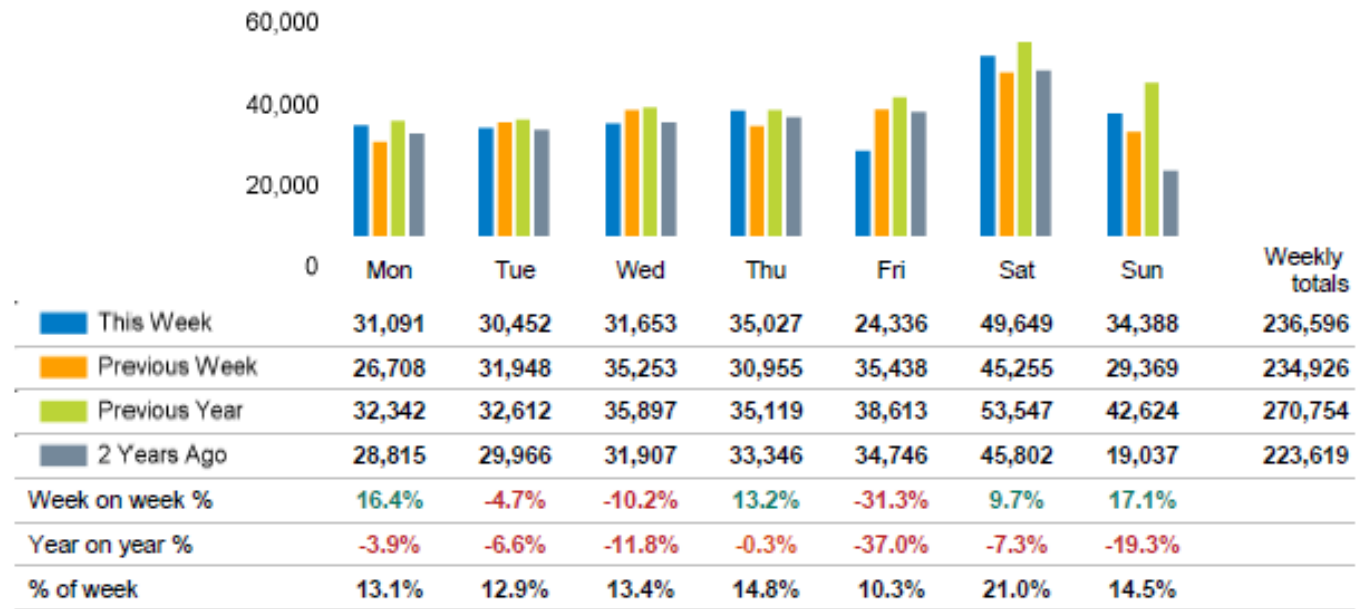

WEST KINGS ROAD FOOTFALL

Week 9, 2026: 02 Mar – 08 Mar

Footfall Counts by day