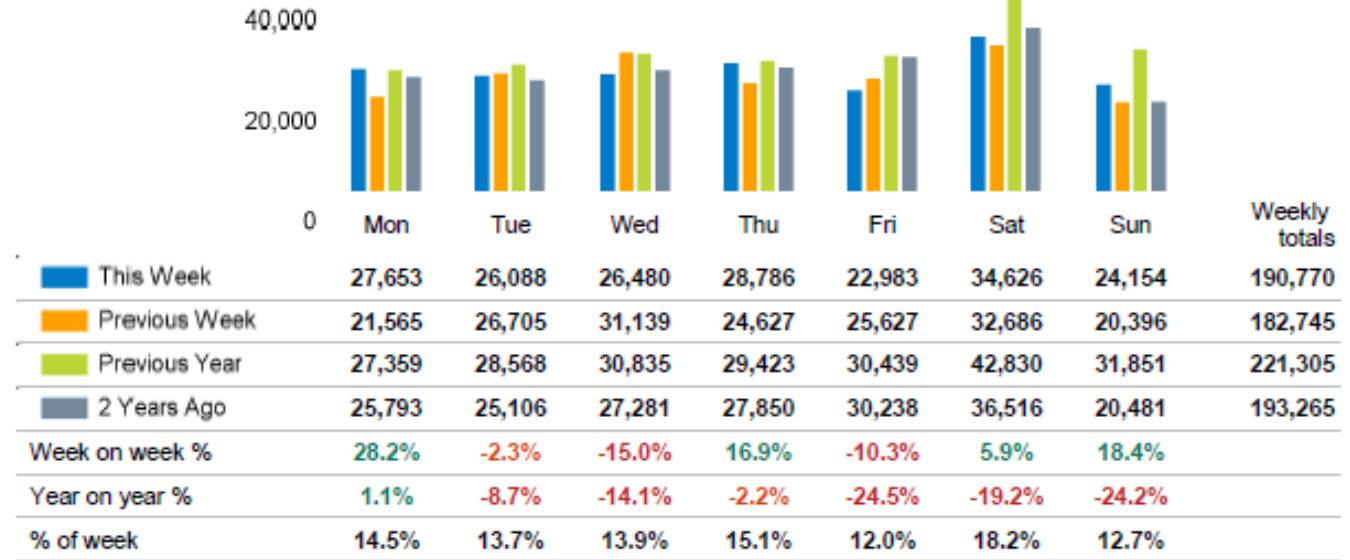

EAST KINGS ROAD FOOTFALL

Week 9, 2026: 02 Mar – 08 Mar

Footfall Counts by day