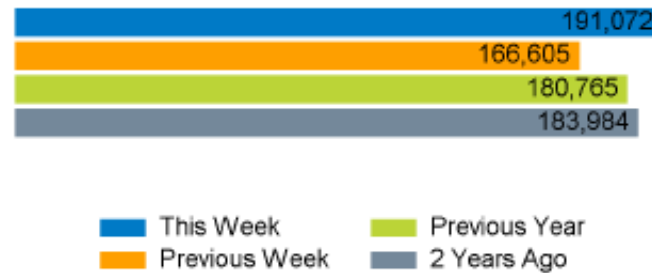

EAST KINGS ROAD FOOTFALL

Week 2, 2026: 12 Jan - 18 Jan

Weekly Footfall Counts

	Year to date %		Year on year %		Week on week %	
	2026	2025	2026	2025	2026	2025
	King's Road	0.7%	-0.5%	5.7%	-1.7%	14.7%
Cadogan Estates	2.7%	-0.5%	8.3%	-9.8%	20.5%	7.5%
Greater London	-3.8%	4.8%	-2.9%	1.4%	10.7%	9.5%
UK	-4.3%	1.4%	-3.6%	3.8%	13.3%	11.6%

Benchmark calculations (Year on Year and Week on Week) have been calculated using like for like data sets (only those counters available in both comparison periods) to ensure statistical accuracy

Footfall Counts by week