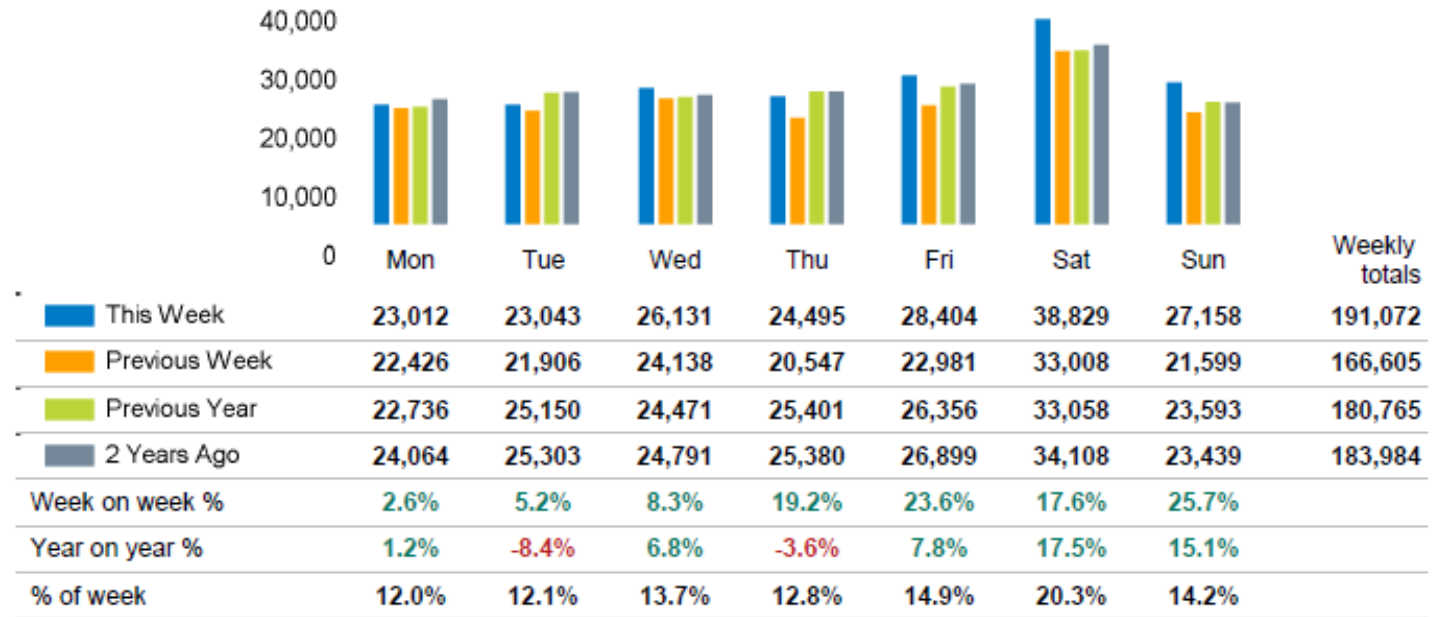

EAST KINGS ROAD FOOTFALL

Week 2, 2026: 12 Jan - 18 Jan

Weekly Footfall Counts

	Year to date %		Year on year %		Week on week %	
	2026	2025	2026	2025	2026	2025
	King's Road	0.7%	-0.5%	5.7%	-1.7%	14.7%
Cadogan Estates	2.7%	-0.5%	8.3%	-9.8%	20.5%	7.5%
Greater London	-3.8%	4.8%	-2.9%	1.4%	10.7%	9.5%
UK	-4.3%	1.4%	-3.6%	3.8%	13.3%	11.6%

Benchmark calculations (Year on Year and Week on Week) have been calculated using like for like data sets (only those counters available in both comparison periods) to ensure statistical accuracy

Footfall Counts by week

Weather

EAST KINGS ROAD FOOTFALL

Week 2, 2026: 12 Jan - 18 Jan

Footfall Counts by day

Footfall Counts by week

EAST KINGS ROAD FOOTFALL

Week 2, 2026: 12 Jan - 18 Jan

Footfall Counts by location

■ This week
 ■ Previous week
 ■ Previous year
 ■ 2 Years ago

This Week	56,985	51,264	44,502	38,321
Previous Week	48,846	44,145	38,266	35,348
Previous Year	53,675	51,072	39,764	36,254
2 Years Ago	56,514	52,485	39,269	35,716
Week on week %	16.7 %	16.1 %	16.3 %	8.4 %
Year on Year %	6.2 %	0.4 %	11.9 %	5.7 %