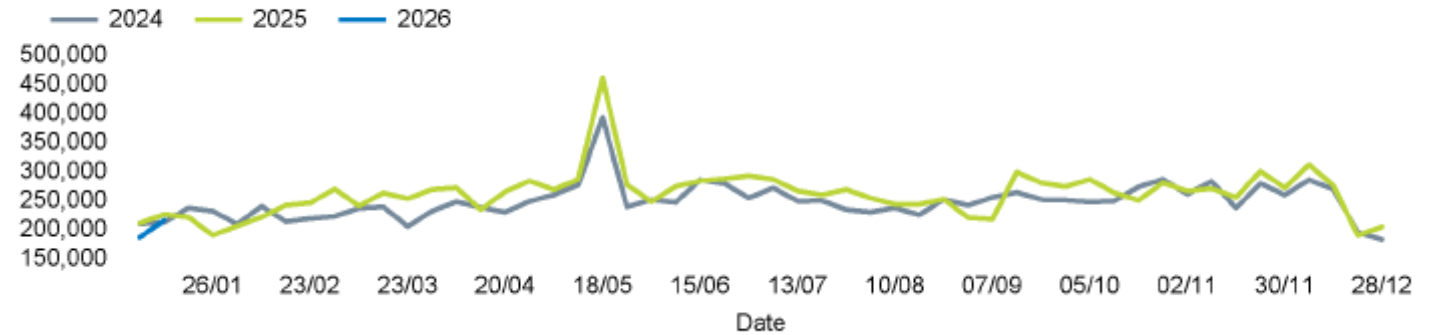

■ This Week ■ Previous Year
■ Previous Week ■ 2 Years Ago

Weather

WEST KINGS ROAD FOOTFALL

Week 2, 2026: 12 Jan - 18 Jan

Footfall Counts by day

Footfall Counts by week

WEST KINGS ROAD FOOTFALL

Week 2, 2026: 12 Jan - 18 Jan