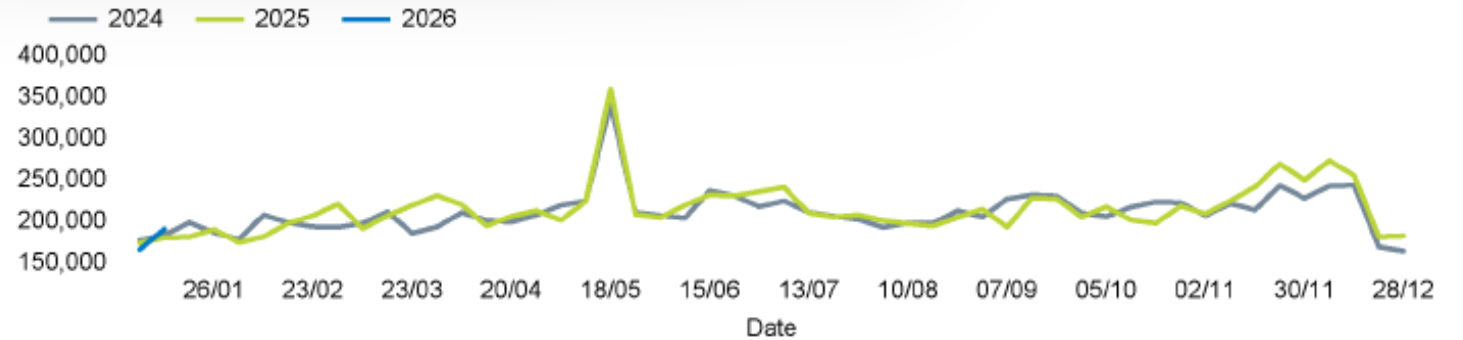

Weather

EAST KINGS ROAD FOOTFALL

Week 2, 2026: 12 Jan - 18 Jan

Footfall Counts by day

Footfall Counts by week

EAST KINGS ROAD FOOTFALL

Week 2, 2026: 12 Jan - 18 Jan

Footfall Counts by location

■ This week
 ■ Previous week
 ■ Previous year
 ■ 2 Years ago

This Week	56,985	51,264	44,502	38,321
Previous Week	48,846	44,145	38,266	35,348
Previous Year	53,675	51,072	39,764	36,254
2 Years Ago	56,514	52,485	39,269	35,716
Week on week %	16.7 %	16.1 %	16.3 %	8.4 %
Year on Year %	6.2 %	0.4 %	11.9 %	5.7 %