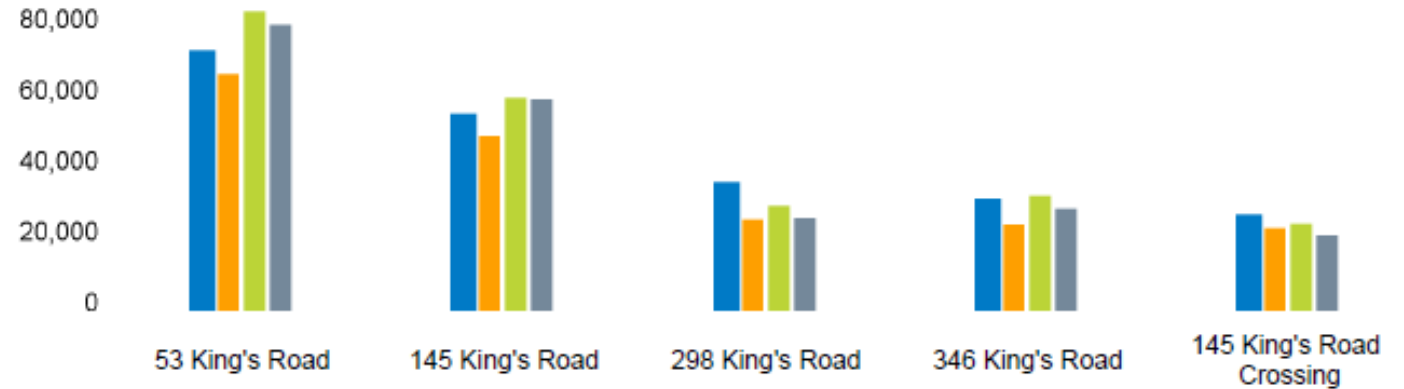

■ This Week ■ Previous Year
■ Previous Week ■ 2 Years Ago

Weather

WEST KINGS ROAD FOOTFALL

Week 2, 2026: 12 Jan - 18 Jan

Footfall Counts by day

Footfall Counts by week

WEST KINGS ROAD FOOTFALL

Week 2, 2026: 12 Jan - 18 Jan

Footfall Counts by location

■ This week
 ■ Previous week
 ■ Previous year
 ■ 2 Years ago

This Week	70,296	53,510	35,302	30,744	26,729
Previous Week	64,791	48,282	25,914	24,712	23,814
Previous Year	81,303	58,546	29,762	32,466	24,806
2 Years Ago	77,761	58,163	26,307	28,997	21,961
Week on week %	8.5 %	10.8 %	36.2 %	24.4 %	12.2 %
Year on Year %	-13.5 %	-8.6 %	18.6 %	-5.3 %	7.8 %