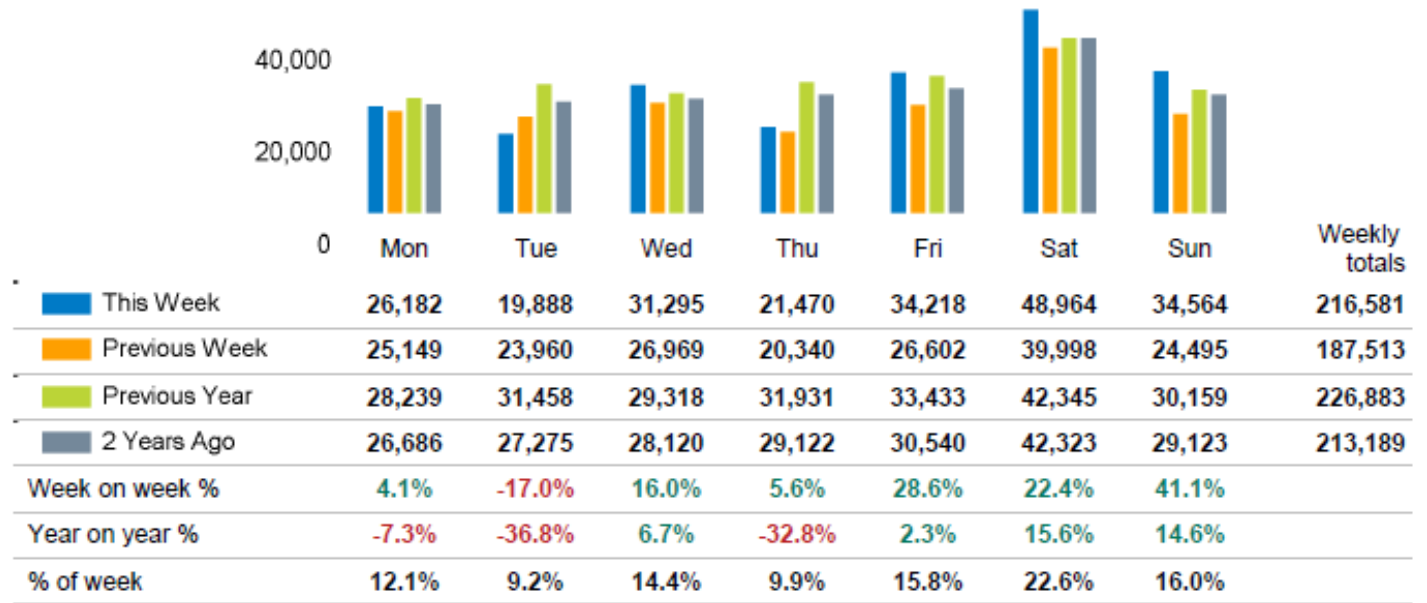

■ This Week ■ Previous Year
■ Previous Week ■ 2 Years Ago

Weather

WEST KINGS ROAD FOOTFALL

Week 2, 2026: 12 Jan - 18 Jan

Footfall Counts by day

Footfall Counts by week

WEST KINGS ROAD FOOTFALL

Week 2, 2026: 12 Jan - 18 Jan