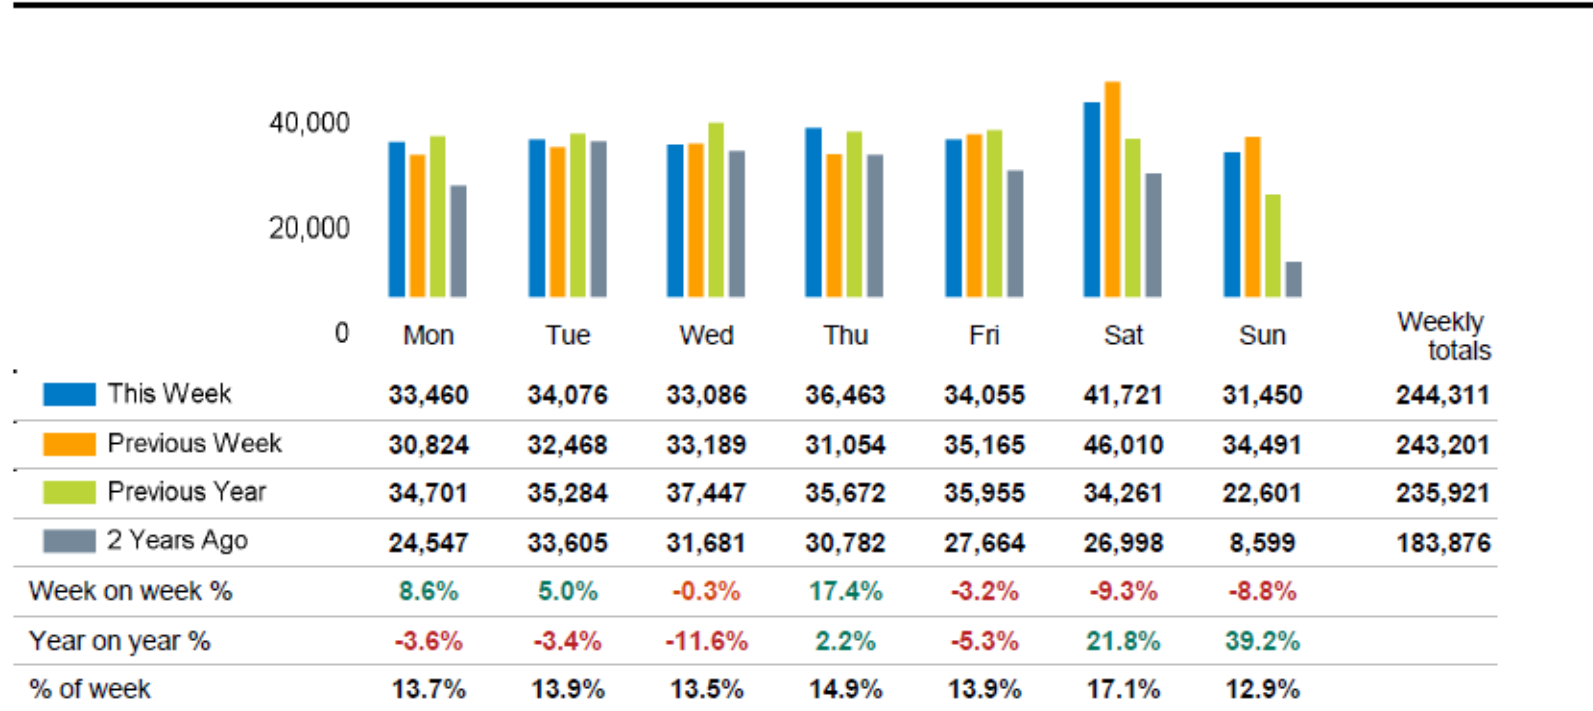

■ This Week ■ Previous Year
■ Previous Week ■ 2 Years Ago

Weather

	Mon	Tue	Wed	Thu	Fri	Sat	Sun
This week	12°	12°	14°	14°	13°	13°	7°
Previous week	9°	8°	8°	8°	8°	8°	12°
Previous year	13°	13°	13°	14°	14°	12°	15°

FOOTFALL

Week 51, 16 Dec - 22 Dec 2024

Footfall Counts by day

Footfall Counts by week