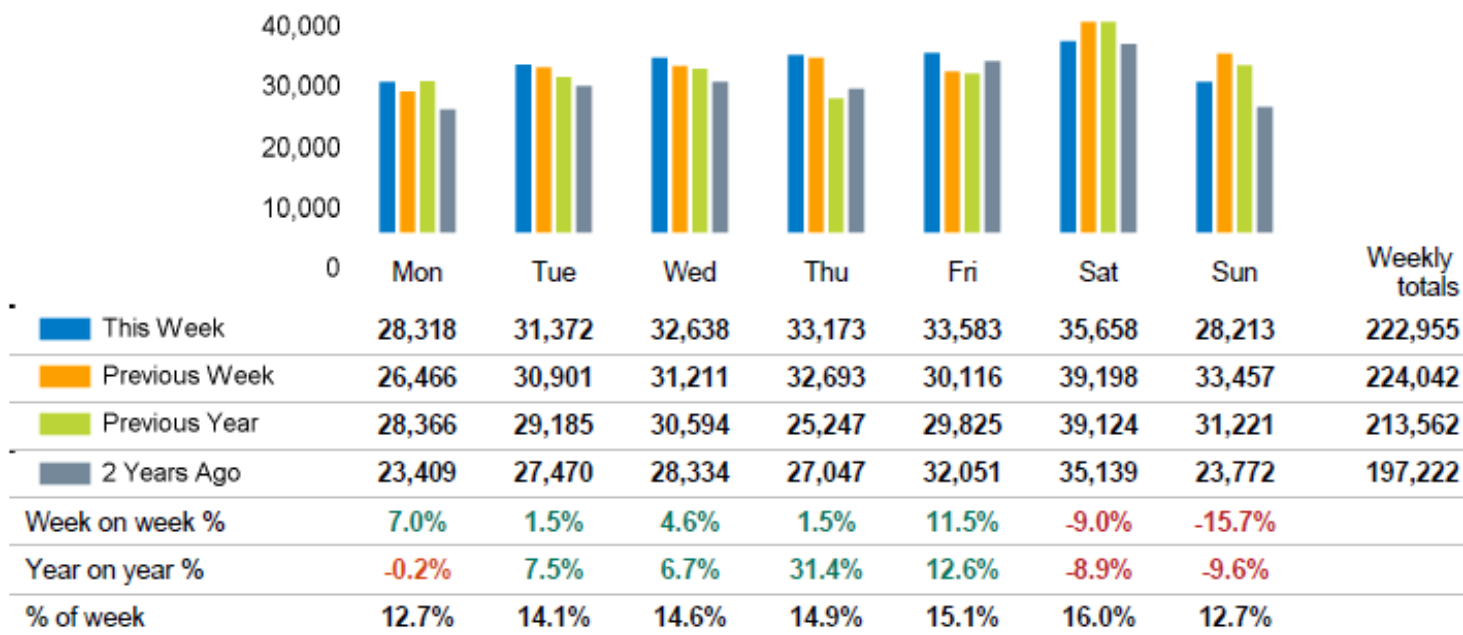

FOOTFALL

Week 44, 2024 28 Oct – 03 Nov 2024

Footfall Counts by day