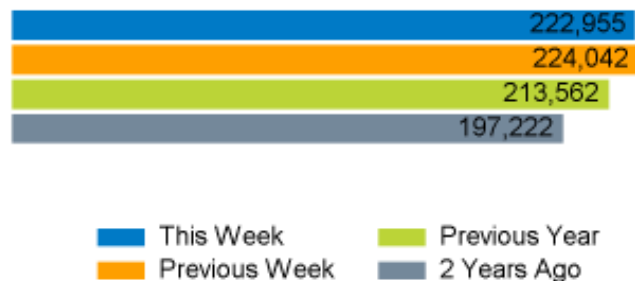

FOOTFALL

Week 44, 2024 28 Oct – 03 Nov 2024

Weekly Footfall Counts

	Year to date %		Year on year %		Week on week %	
	2024	2023	2024	2023	2024	2023
King's Road	3.5%	-2.5%	4.4%	8.3%	-0.5%	4.3%
Greater London	1.1%	8.0%	13.5%	2.3%	2.5%	-6.5%
UK	-0.6%	3.9%	11.3%	1.1%	3.8%	-6.3%

Benchmark calculations (Year on Year and Week on Week) have been calculated using like for like data sets (only those counters available in both comparison periods) to ensure statistical accuracy

Footfall Counts by week

Weather

	Mon	Tue	Wed	Thu	Fri	Sat	Sun
This week	16°	16°	16°	15°	15°	15°	15°
Previous week	18°	17°	17°	18°	18°	17°	16°
Previous year	15°	15°	15°	14°	14°	14°	13°