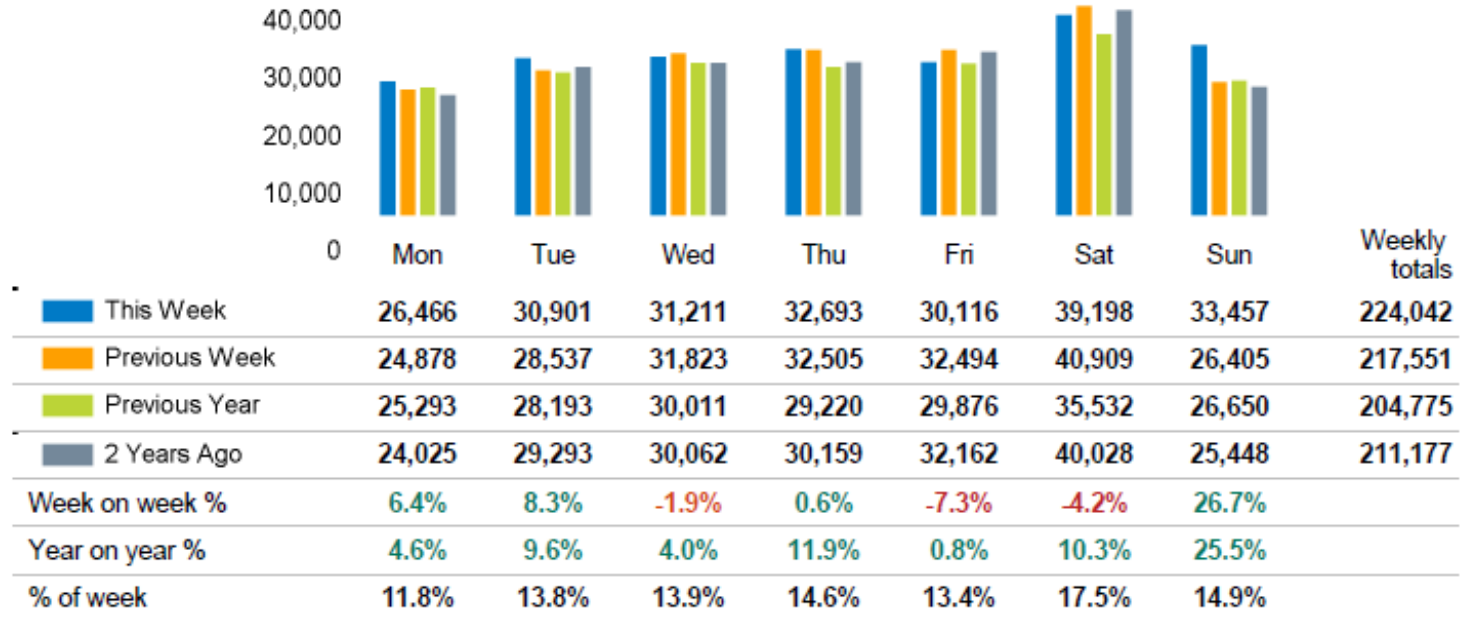

FOOTFALL

Week 43, 2024 21 Oct – 27 Oct 2024

Footfall Counts by day