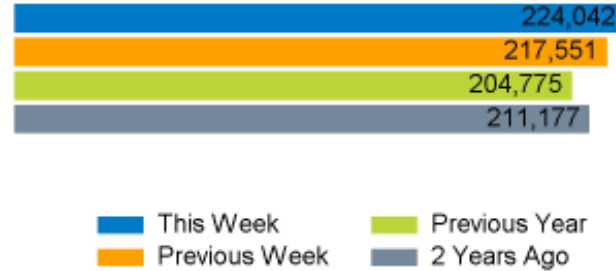

FOOTFALL

Week 43, 2024 21 Oct – 27 Oct 2024

Weekly Footfall Counts

	Year to date %		Year on year %		Week on week %	
	2024	2023	2024	2023	2024	2023
King's Road	3.5%	-2.7%	9.4%	-3.0%	3.0%	3.1%
Greater London	0.8%	8.2%	3.9%	-6.8%	5.3%	6.5%
UK	-0.9%	3.9%	1.0%	-6.2%	6.2%	8.3%

Benchmark calculations (Year on Year and Week on Week) have been calculated using like for like data sets (only those counters available in both comparison periods) to ensure statistical accuracy

Footfall Counts by week

Weather

	Mon	Tue	Wed	Thu	Fri	Sat	Sun
This week	18°	17°	17°	18°	18°	17°	16°
Previous week	12°	18°	22°	22°	18°	17°	18°
Previous year	16°	15°	15°	16°	16°	15°	15°