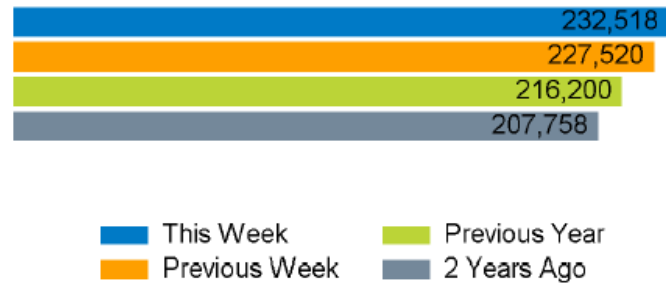

FOOTFALL

Week 38, 2024 16 Sep - 22 Sep 2024

Weekly Footfall Counts

	Year to date %		Year on year %		Week on week %	
	2024	2023	2024	2023	2024	2023
King's Road	3.3%	-2.9%	7.5%	4.1%	2.2%	0.1%
Greater London	0.9%	9.2%	3.4%	3.3%	4.6%	-2.2%
UK	-0.8%	4.6%	2.7%	1.2%	4.0%	-1.5%

Benchmark calculations (Year on Year and Week on Week) have been calculated using like for like data sets (only those counters available in both comparison periods) to ensure statistical accuracy

Footfall Counts by week

Weather

	Mon	Tue	Wed	Thu	Fri	Sat	Sun
This week	21°	21°	24°	25°	25°	24°	24°
Previous week	20°	19°	19°	15°	18°	20°	20°
Previous year	21°	20°	21°	21°	18°	18°	20°