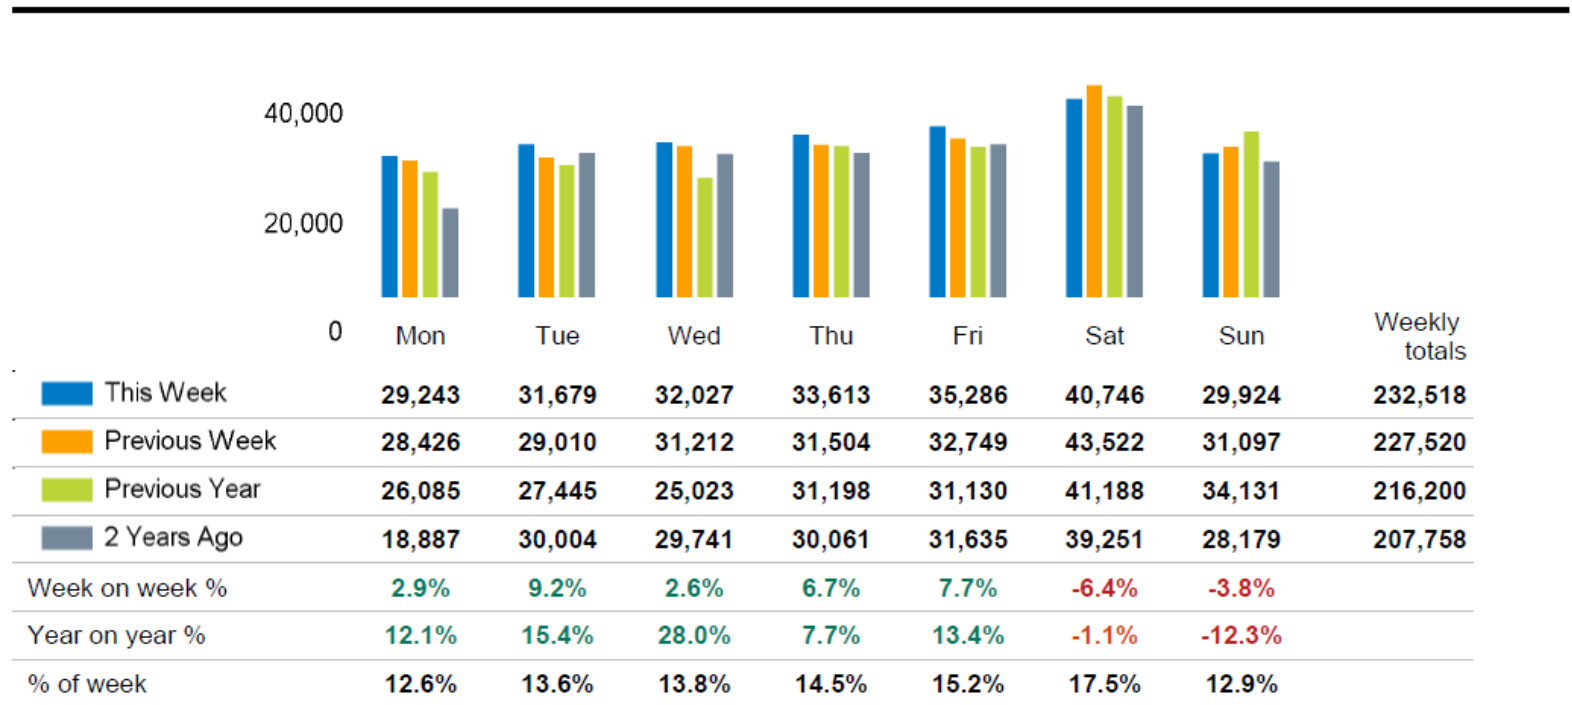

FOOTFALL

Week 38, 2024 16 Sep - 22 Sep 2024

Footfall Counts by day