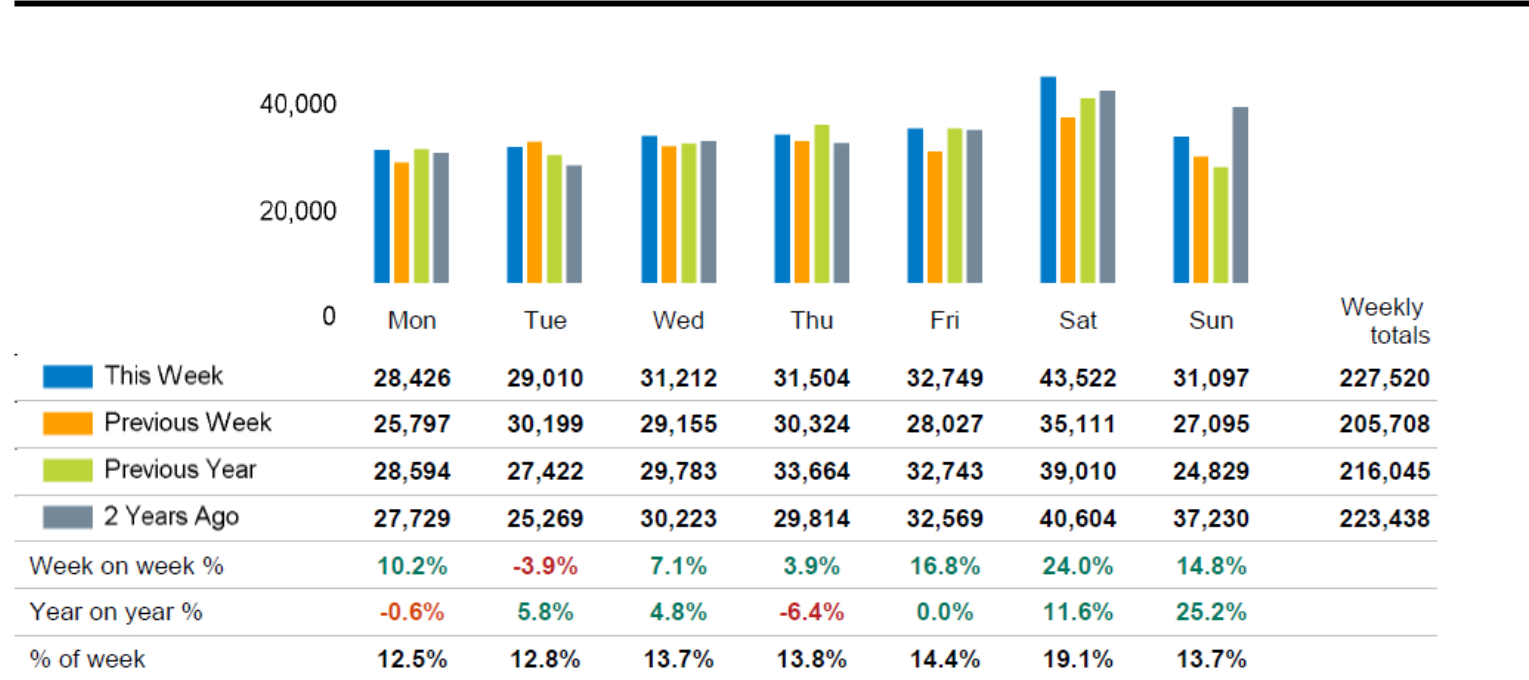

■ This Week ■ Previous Year
■ Previous Week ■ 2 Years Ago

Weather

	Mon	Tue	Wed	Thu	Fri	Sat	Sun
This week	20°	19°	19°	15°	18°	20°	20°
Previous week	28°	23°	23°	20°	20°	21°	21°
Previous year	30°	25°	23°	24°	26°	27°	27°

FOOTFALL

Week 37, 2024 09 Sep - 15 Sep 2024

Footfall Counts by day

Footfall Counts by week