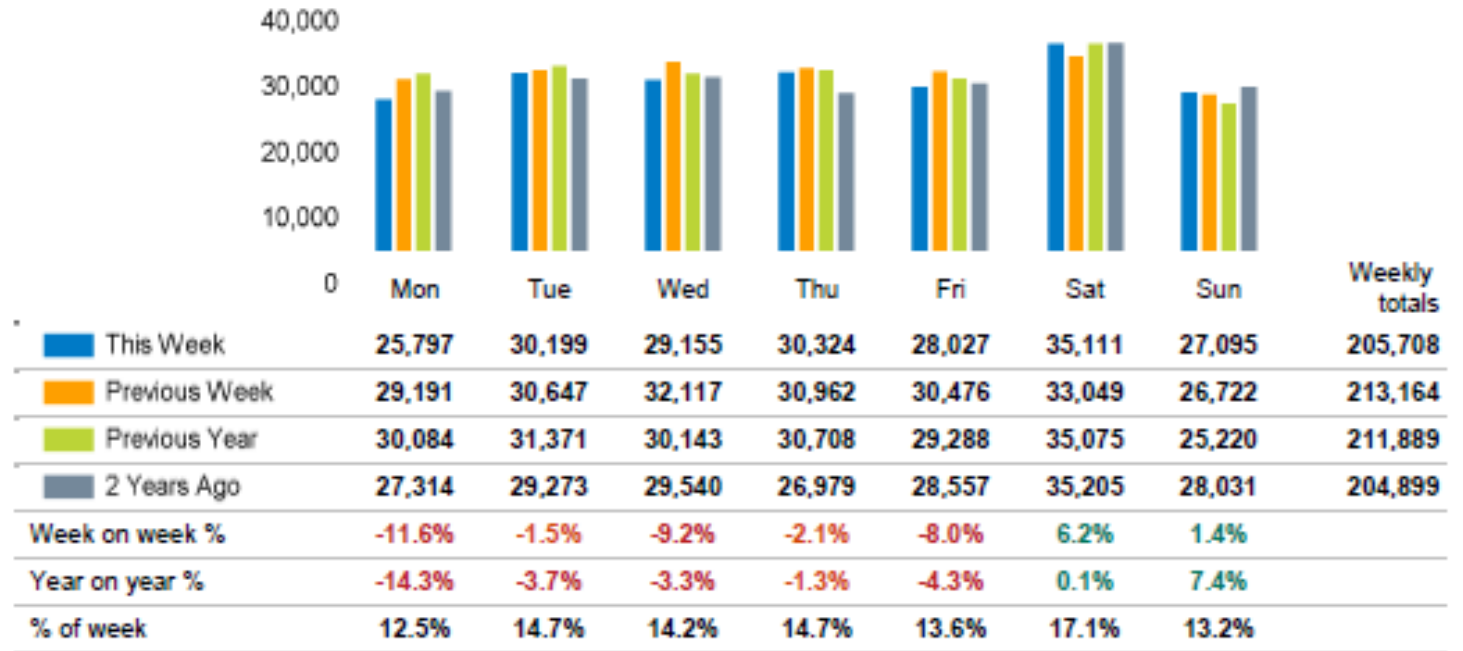

FOOTFALL

Week 36, 2024 02 Sep - 08 Sep 2024

Footfall Counts by day