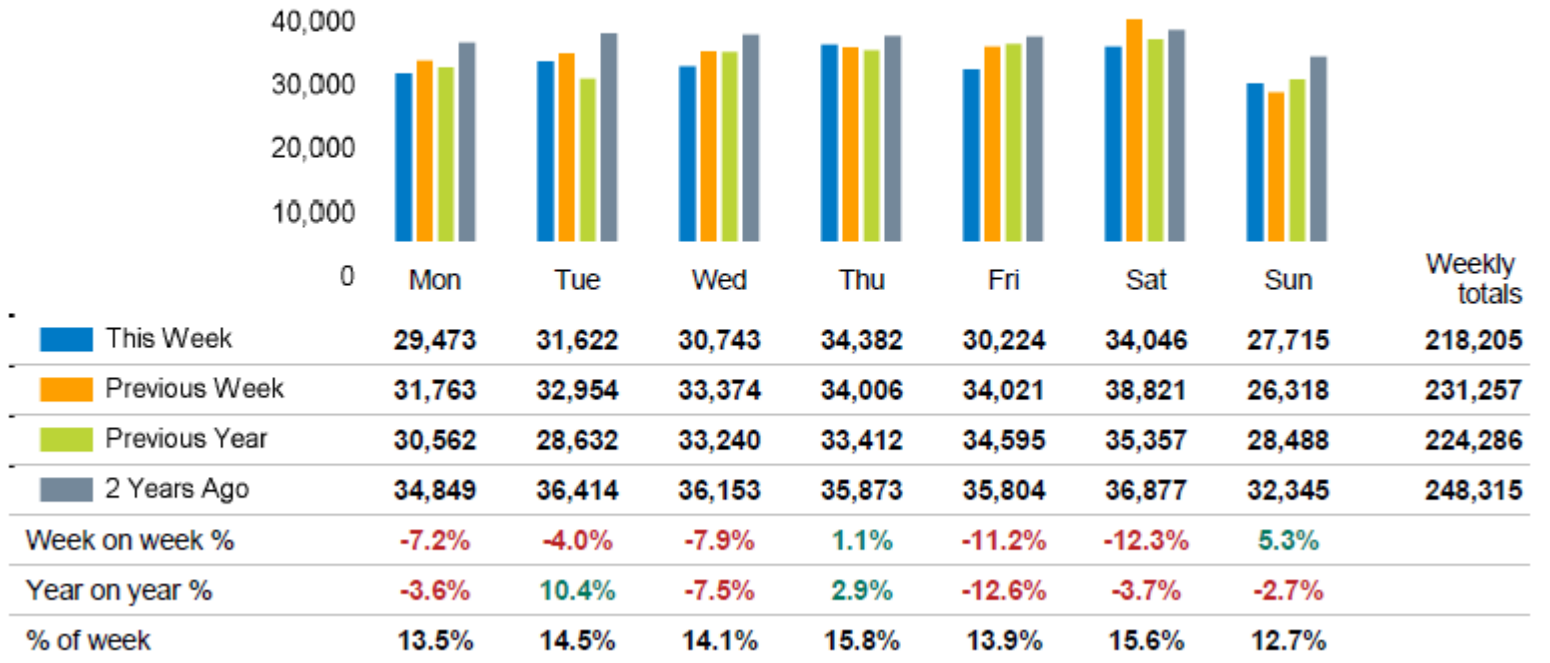

FOOTFALL

Week 27, 01 July – 07 July 2024

Weekly Footfall Counts

	Year to date %		Year on year %		Week on week %	
	2024	2023	2024	2023	2024	2023
King's Road	1.8%	-2.4%	-2.7%	-9.7%	-5.6%	0.3%
Greater London	0.3%	11.1%	-5.2%	5.4%	-6.0%	-1.4%
UK	-1.4%	6.4%	-5.2%	1.5%	-5.8%	-0.5%

Benchmark calculations (Year on Year and Week on Week) have been calculated using like for like data sets (only those counters available in both comparison periods) to ensure statistical accuracy

Footfall Counts by week

Weather

	Mon	Tue	Wed	Thu	Fri	Sat	Sun
This week	20°	20°	20°	21°	21°	21°	17°
Previous week	27°	29°	29°	29°	24°	25°	25°
Previous year	21°	21°	20°	22°	29°	29°	26°

FOOTFALL

Week 27, 01 July – 07 July 2024

Footfall Counts by day