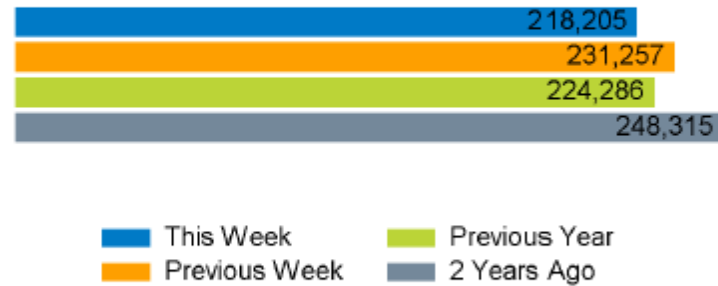

FOOTFALL

Week 27, 01 July – 07 July 2024

Weekly Footfall Counts

	Year to date %		Year on year %		Week on week %	
	2024	2023	2024	2023	2024	2023
King's Road	1.8%	-2.4%	-2.7%	-9.7%	-5.6%	0.3%
Greater London	0.3%	11.1%	-5.2%	5.4%	-6.0%	-1.4%
UK	-1.4%	6.4%	-5.2%	1.5%	-5.8%	-0.5%

Benchmark calculations (Year on Year and Week on Week) have been calculated using like for like data sets (only those counters available in both comparison periods) to ensure statistical accuracy

Footfall Counts by week

Weather

	Mon	Tue	Wed	Thu	Fri	Sat	Sun
This week	20°	20°	20°	21°	21°	21°	17°
Previous week	27°	29°	29°	29°	24°	25°	25°
Previous year	21°	21°	20°	22°	29°	29°	26°