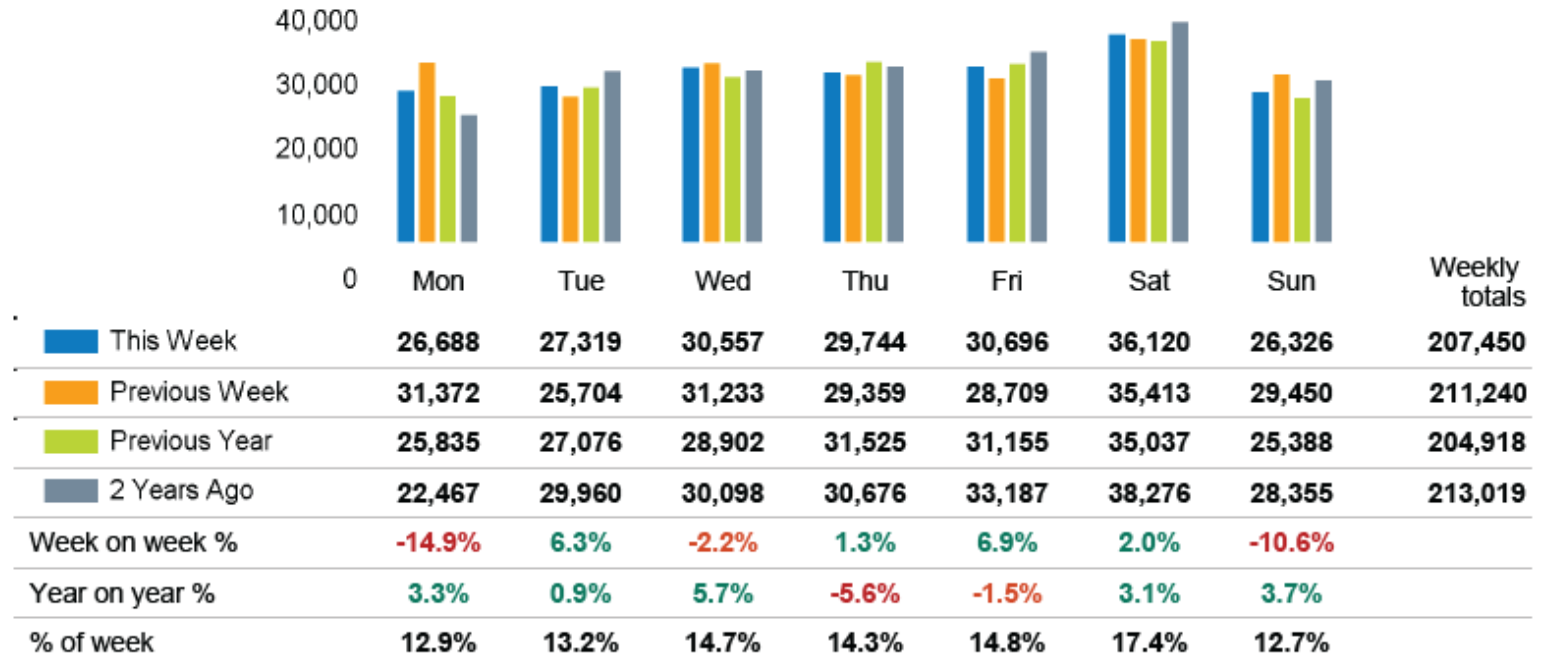

FOOTFALL

Week 23, 03 June – 09 June 2024

Footfall Counts by day