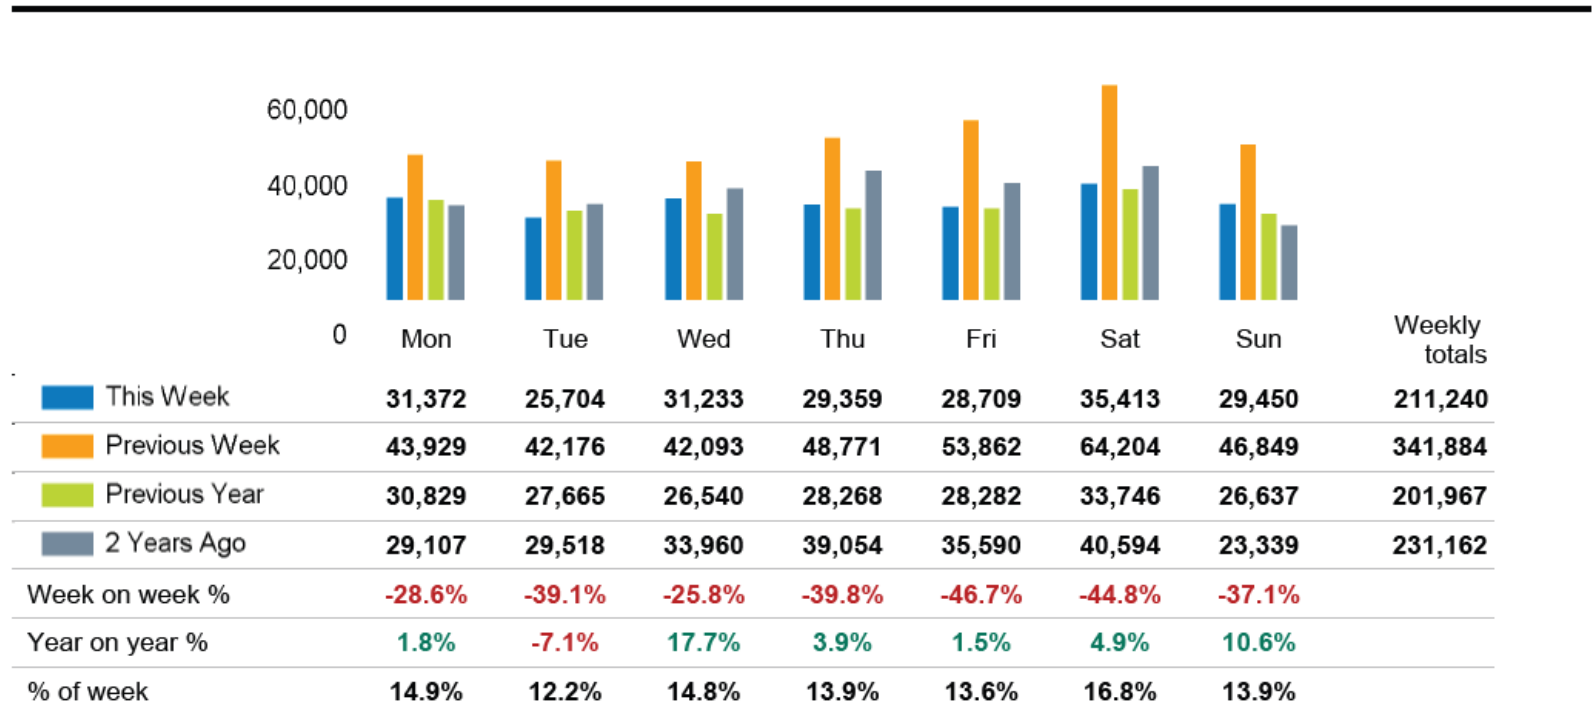

■ This Week ■ Previous Year
■ Previous Week ■ 2 Years Ago

Weather

	Mon	Tue	Wed	Thu	Fri	Sat	Sun
This week	19°	18°	21°	21°	19°	16°	24°
Previous week	23°	21°	15°	18°	19°	21°	21°
Previous year	22°	18°	17°	19°	19°	19°	22°

FOOTFALL

Week 22, 27 May – 02 June 2024

Footfall Counts by day

Footfall Counts by week