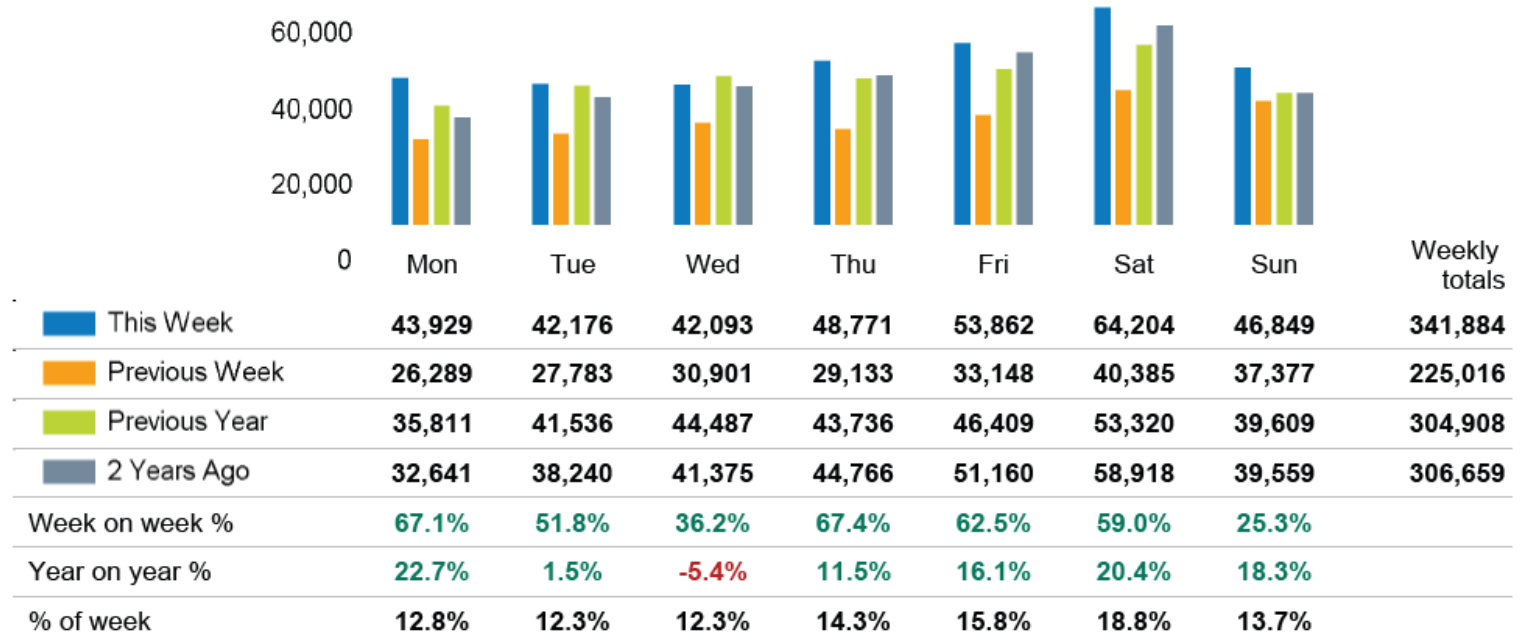

■ This Week ■ Previous Year
■ Previous Week ■ 2 Years Ago

Weather

	Mon	Tue	Wed	Thu	Fri	Sat	Sun
This week	23°	21°	15°	18°	19°	21°	21°
Previous week	26°	18°	21°	21°	22°	22°	23°
Previous year	18°	20°	18°	21°	17°	19°	21°

FOOTFALL

Week 21, 20 May – 26 May 2024

Footfall Counts by day

Footfall Counts by week