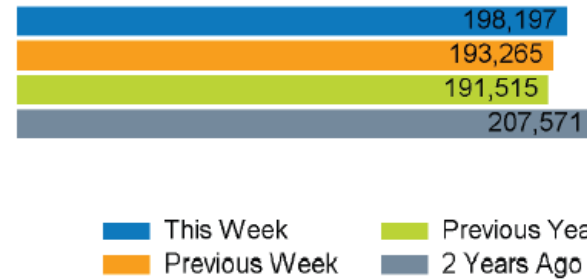

FOOTFALL

Week 11, 11 March – 17 March 2024

Weekly Footfall Counts

	Year to date %		Year on year %		Week on week %	
	2024	2023	2024	2023	2024	2023
King's Road	0.0%	1.6%	3.5%	-7.7%	2.6%	5.4%
Greater London	-0.1%	19.1%	-0.5%	5.1%	-2.1%	8.4%
UK	-1.6%	11.5%	-2.2%	0.8%	-2.8%	10.9%

Benchmark calculations (Year on Year and Week on Week) have been calculated using like for like data sets (only those counters available in both comparison periods) to ensure statistical accuracy

Footfall Counts by week

Weather

	Mon	Tue	Wed	Thu	Fri	Sat	Sun
This week	9°	13°	13°	17°	17°	15°	16°
Previous week	12°	12°	11°	11°	11°	13°	13°
Previous year	14°	14°	11°	9°	14°	15°	14°