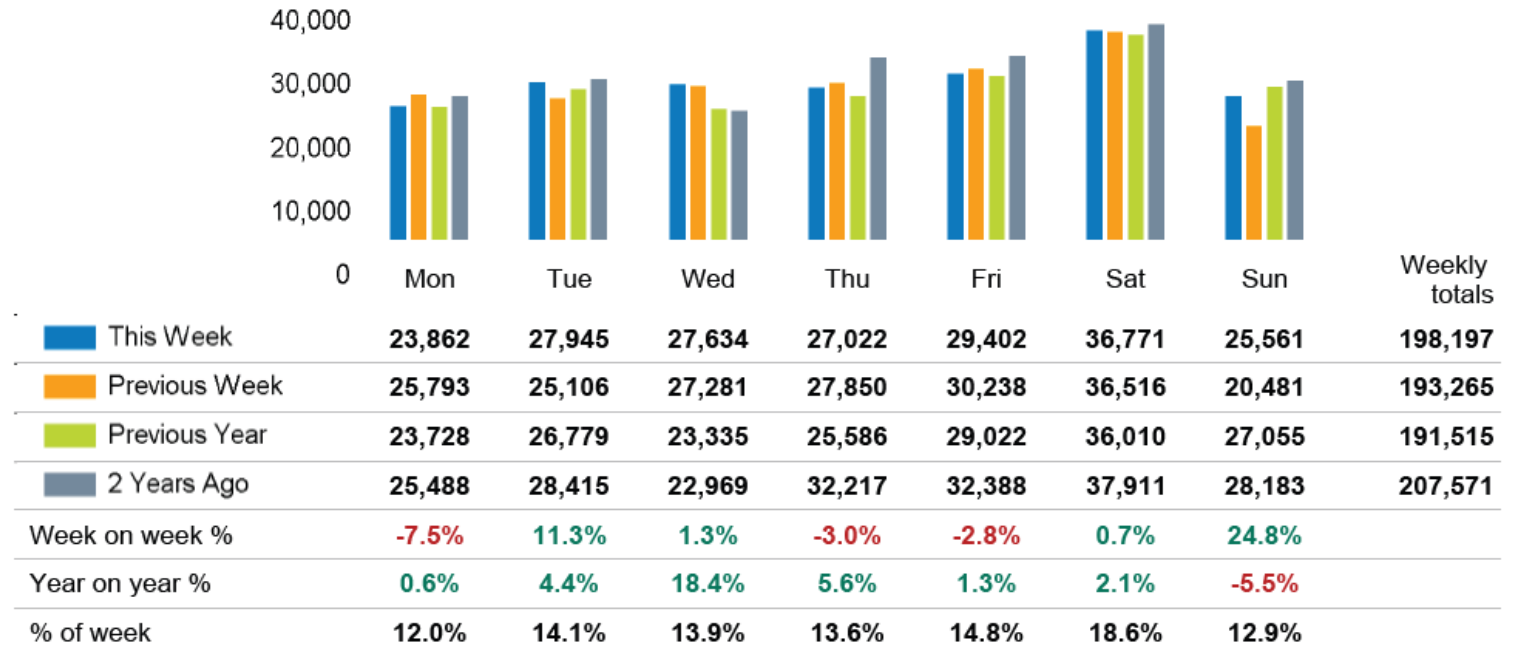

FOOTFALL

Week 11, 11 March – 17 March 2024

Footfall Counts by day