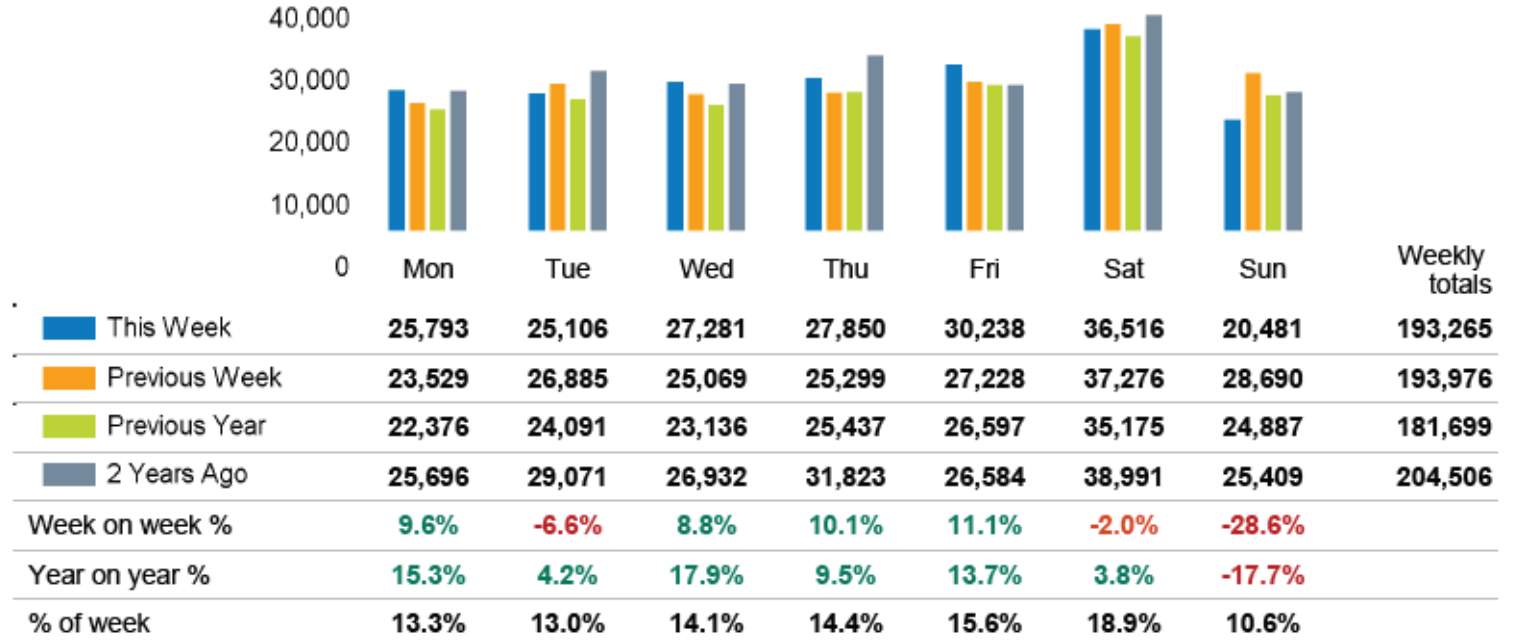

FOOTFALL

Week 10, 04 March – 10 March 2024

Footfall Counts by day